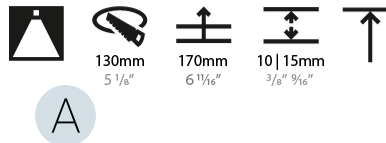

PHYSICAL

Shape: Round
Diameter (mm): 139
Diameter (in): 5 1/2
Height (mm): 151
Height (in): 5 15/16
Ceiling Thickness (mm): 10 / 12.5 / 15
Ceiling Thickness (in): 3/8 or 1/2 or 9/16
Min. Recessing Depth (mm): 170
Min. Recessing Depth (in): 6 11/16
Light Distribution: Downlight
Weight (kg): 0.921
Weight (lbs): 2.03
Fixture Finish: SSR / BKV / CWI / CRY / HAB / UFT / ITA / RUA / FTG / MYG / LOD / PUS / FRO / FUP / KIA / POP / BLS / SPG / MEY / GOH / GUM / CHC / COM / ABZ / JAG / OBR / MOS / ROR
Fixture Material: Aluminum Die Cast
Cut-out Measurements: 130mm / 5 1/8"

ELECTRICAL

Lamp Type: LED (Zhaga Standard)
Input Wattage (W): 13.2 / 16.5
Total Output Wattage (W): 12 / 14
Dimming: Tri-Mode (Non-Dimming and Phase Dimming (120Vac only) and 0-10V Dimming)
Driver Included: No
Driver Location: Recessed Housing
Driver Type: Constant Current - Universal
Driver Class: Class 2
Housing: See components
Input Voltage (V): 120 - 277
Constant Current (MA): 350

LED

Number of LEDs: 1
Color Temperature (°K): 2700 / 3000 / 3500 / 4000
Max. Delivered Lumen (lm): 870 / 970 / 1039 / 1060
Nominal Lumen (lm): 960 / 1070 / 1156 / 1180
CRI: >90 CRI
Efficiency (%): 0.905
Lamp Life (hrs): 50000

OPTICAL

Reflector: 10

RATINGS AND CERTIFICATIONS

Certified By: Certified for North American Standards
IP rating: IP20